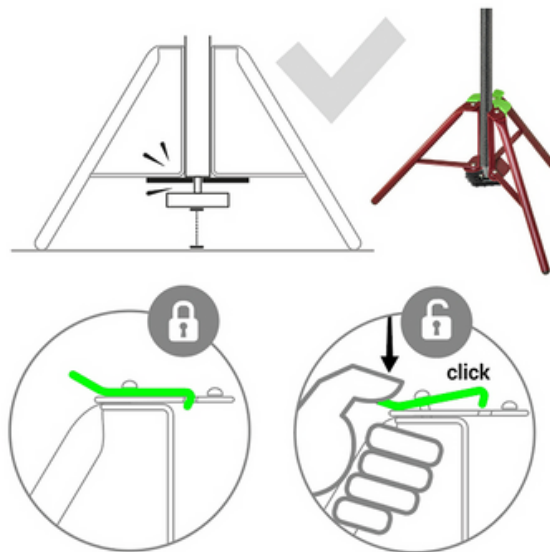

<i>Ref.</i>	<i>Description</i>	<i>Weight</i>
34050	TRIPODS FOR MULTI PROPS	2.0500 Kg

## MAIN FEATURES

Load capacity: 300kg

Welded tubes and profiles

For our Multiprop and for Ø30mm tubes

New easy set up and One click release