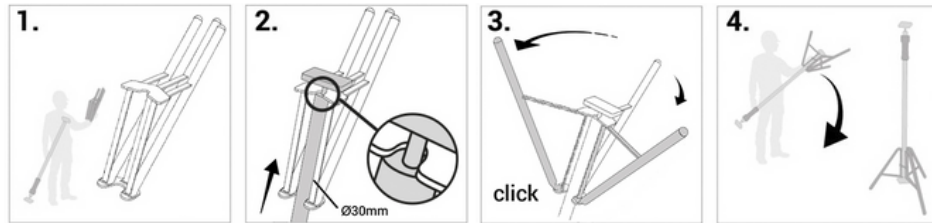

<i>Ref.</i>	<i>Description</i>	<i>Weight</i>
34050	TRIPODS FOR MULTI PROPS	2.0500 Kg

## MAIN FEATURES

Load capacity: 300kg

Welded tubes and profiles

For our Multiprop and for Ø30mm tubes

New easy set up and One click release